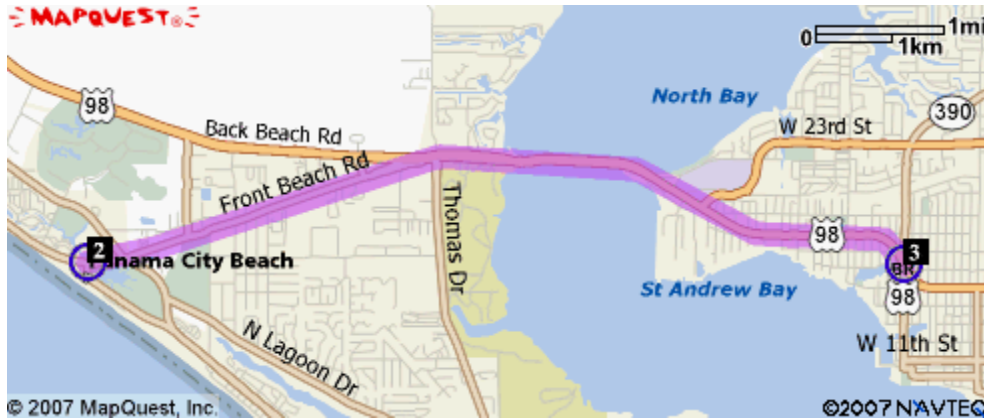

To Dr. Crayton's office from the Panama City Beach Area

Start out on Front Beach Rd/US-98 ALT E. Continue on US-98 E over the Hathaway Bridge.

Continue on US-98 until you hit US-231 N.

Make a SLIGHT LEFT onto US-231 N.

Turn LEFT onto Martin Luther King Jr. Blvd.

Turn LEFT onto E Baldwin Rd. to get to our office at 2917 Highway 77, Panama City, FL 32405