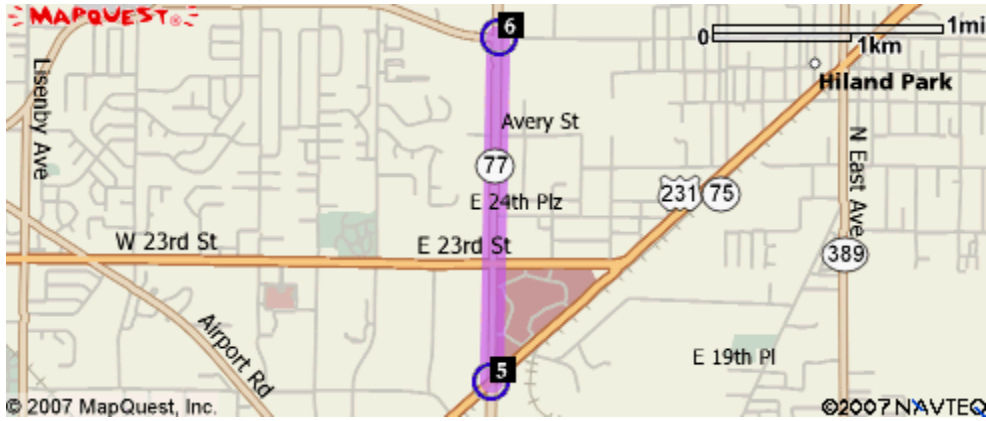

To Dr. Crayton's office from the Panama City Beach Area

Start out on Front Beach Rd/US-98 ALT E. Continue on US-98 E over the Hathaway Bridge.

Continue on US-98 until you hit US-231 N.

Make a SLIGHT LEFT onto US-231 N.

Turn LEFT onto Martin Luther King Jr. Blvd.

Turn LEFT onto E Baldwin Rd. to get to our office at 2917 Highway 77, Panama City, FL 32405