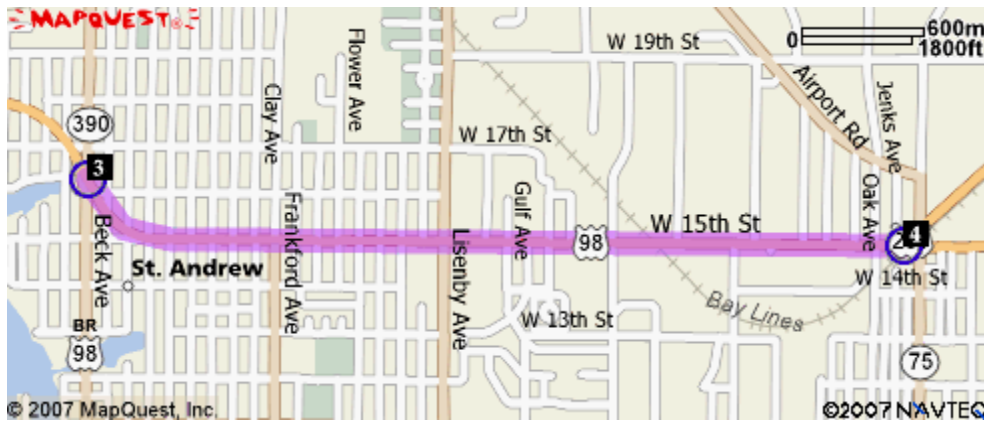

To Dr. Crayton's office from the Panama City Beach Area

Start out on Front Beach Rd/US-98 ALT E. Continue on US-98 E over the Hathaway Bridge.

Continue on US-98 until you hit US-231 N.

Make a SLIGHT LEFT onto US-231 N.

Turn LEFT onto Martin Luther King Jr. Blvd.

Turn LEFT onto E Baldwin Rd. to get to our office at 2917 Highway 77, Panama City, FL 32405