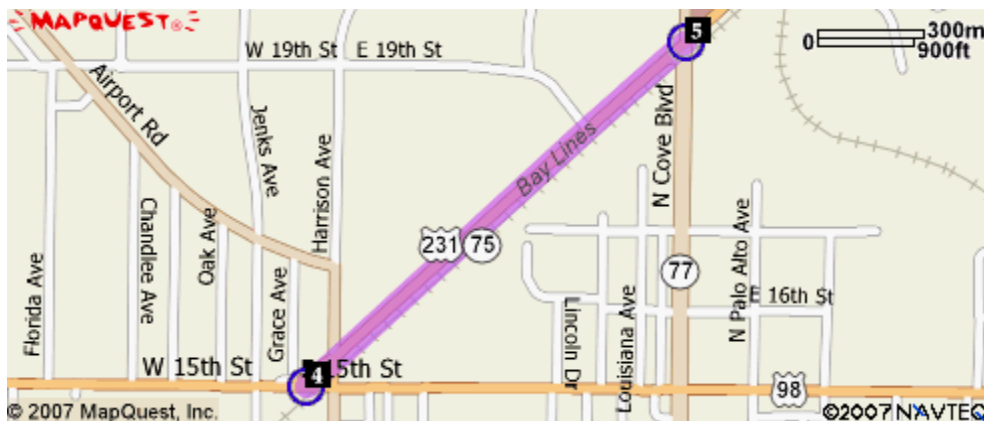

To Dr. Crayton's office from the Panama City Beach Area

Start out on Front Beach Rd/US-98 ALT E. Continue on US-98 E over the Hathaway Bridge.

Continue on US-98 until you hit US-231 N.

Make a SLIGHT LEFT onto US-231 N.

Turn LEFT onto Martin Luther King Jr. Blvd.

Turn LEFT onto E Baldwin Rd. to get to our office at 2917 Highway 77, Panama City, FL 32405